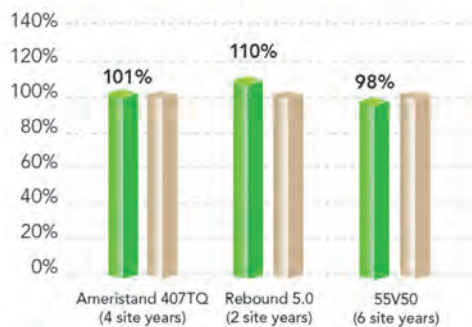

GOOD AS GOLD YIELD PERFORMANCE*

■ Good As Gold
■ Competitor

*Yield information was taken from available public small replicated trials across the United States and Canada.

Winter Survival and Adaptation	
Fall Dormancy	4
Winter Survival	1.7
Stand Persistence	Excellent
DRI	30