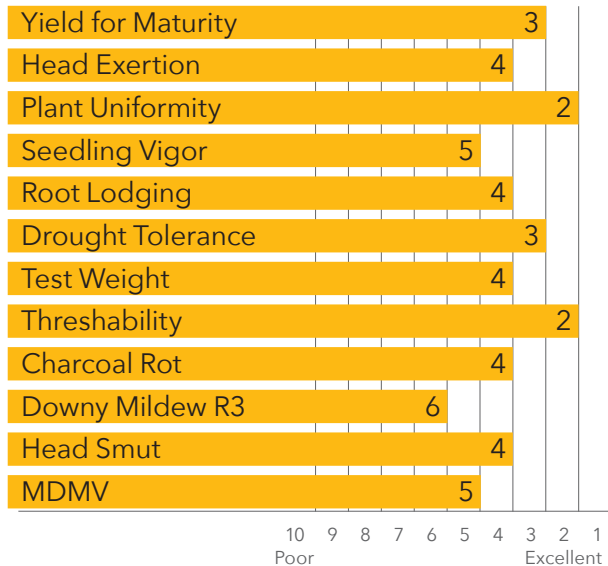

## CHARACTERISTICS & RATINGS

**Early** Relative Maturity

**60** Days to Mid Bloom

**13-15** Seeds/Lb (1,000) – check seed bag

**Bronze** Grain Color

**Semi-open** Head Type

**30-36"** Plant Height

**Red** Plant Color

Based on Alta Seeds research trials relative to other Alta Seeds products.