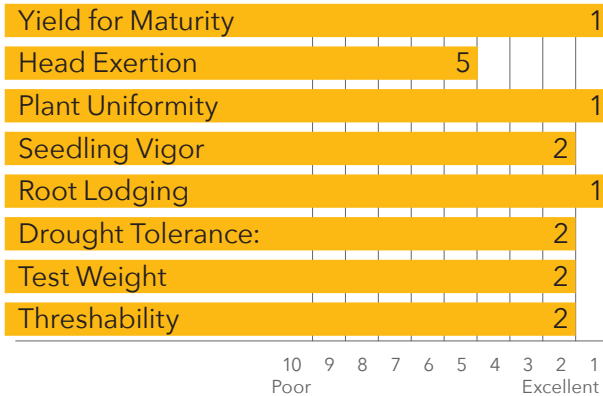

### Medium-Early Bronze Grain Sorghum

- Outstanding yield for maturity
- Strong standability and excellent uniformity
- Excellent drought tolerance and dryland option
- Widely adaptable
- Sugarcane aphid tolerance

**Recommended Seeding Rates:**  
Vary depending on local growing conditions. Please see your Alta Seeds retailer for local recommendations.

■ Primary area of adaptation

## CHARACTERISTICS & RATINGS

**Medium-early** Relative Maturity  
**63** Days to Mid Bloom  
**12-14** Seeds/Lb (1,000) – check seed bag  
**Bronze** Grain Color  
**Semi-open** Head Type  
**34-40"** Plant Height  
**Red** Plant Color