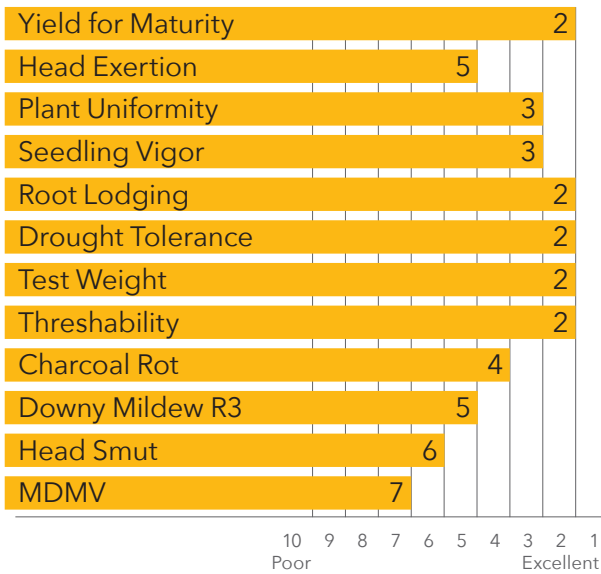

### Medium Red Grain Sorghum

- Dependable, proven performer
- Medium height, good uniformity, superior stalks
- Maintains agronomics and yields well under drought stress and produces exceptional yields under more ideal conditions

**Recommended Seeding Rates:**  
Vary depending on local growing conditions. Please see your Alta Seeds retailer for local recommendations.

Primary area of adaptation

## CHARACTERISTICS & RATINGS

**Medium** Relative Maturity

**65** Days to Mid Bloom

**15** Seeds/Lb (1,000) – check seed bag

**Pale Red** Grain Color

**Semi-open** Head Type

**36-42"** Plant Height

**Red** Plant Color

Based on Alta Seeds research trials relative to other Alta Seeds products.